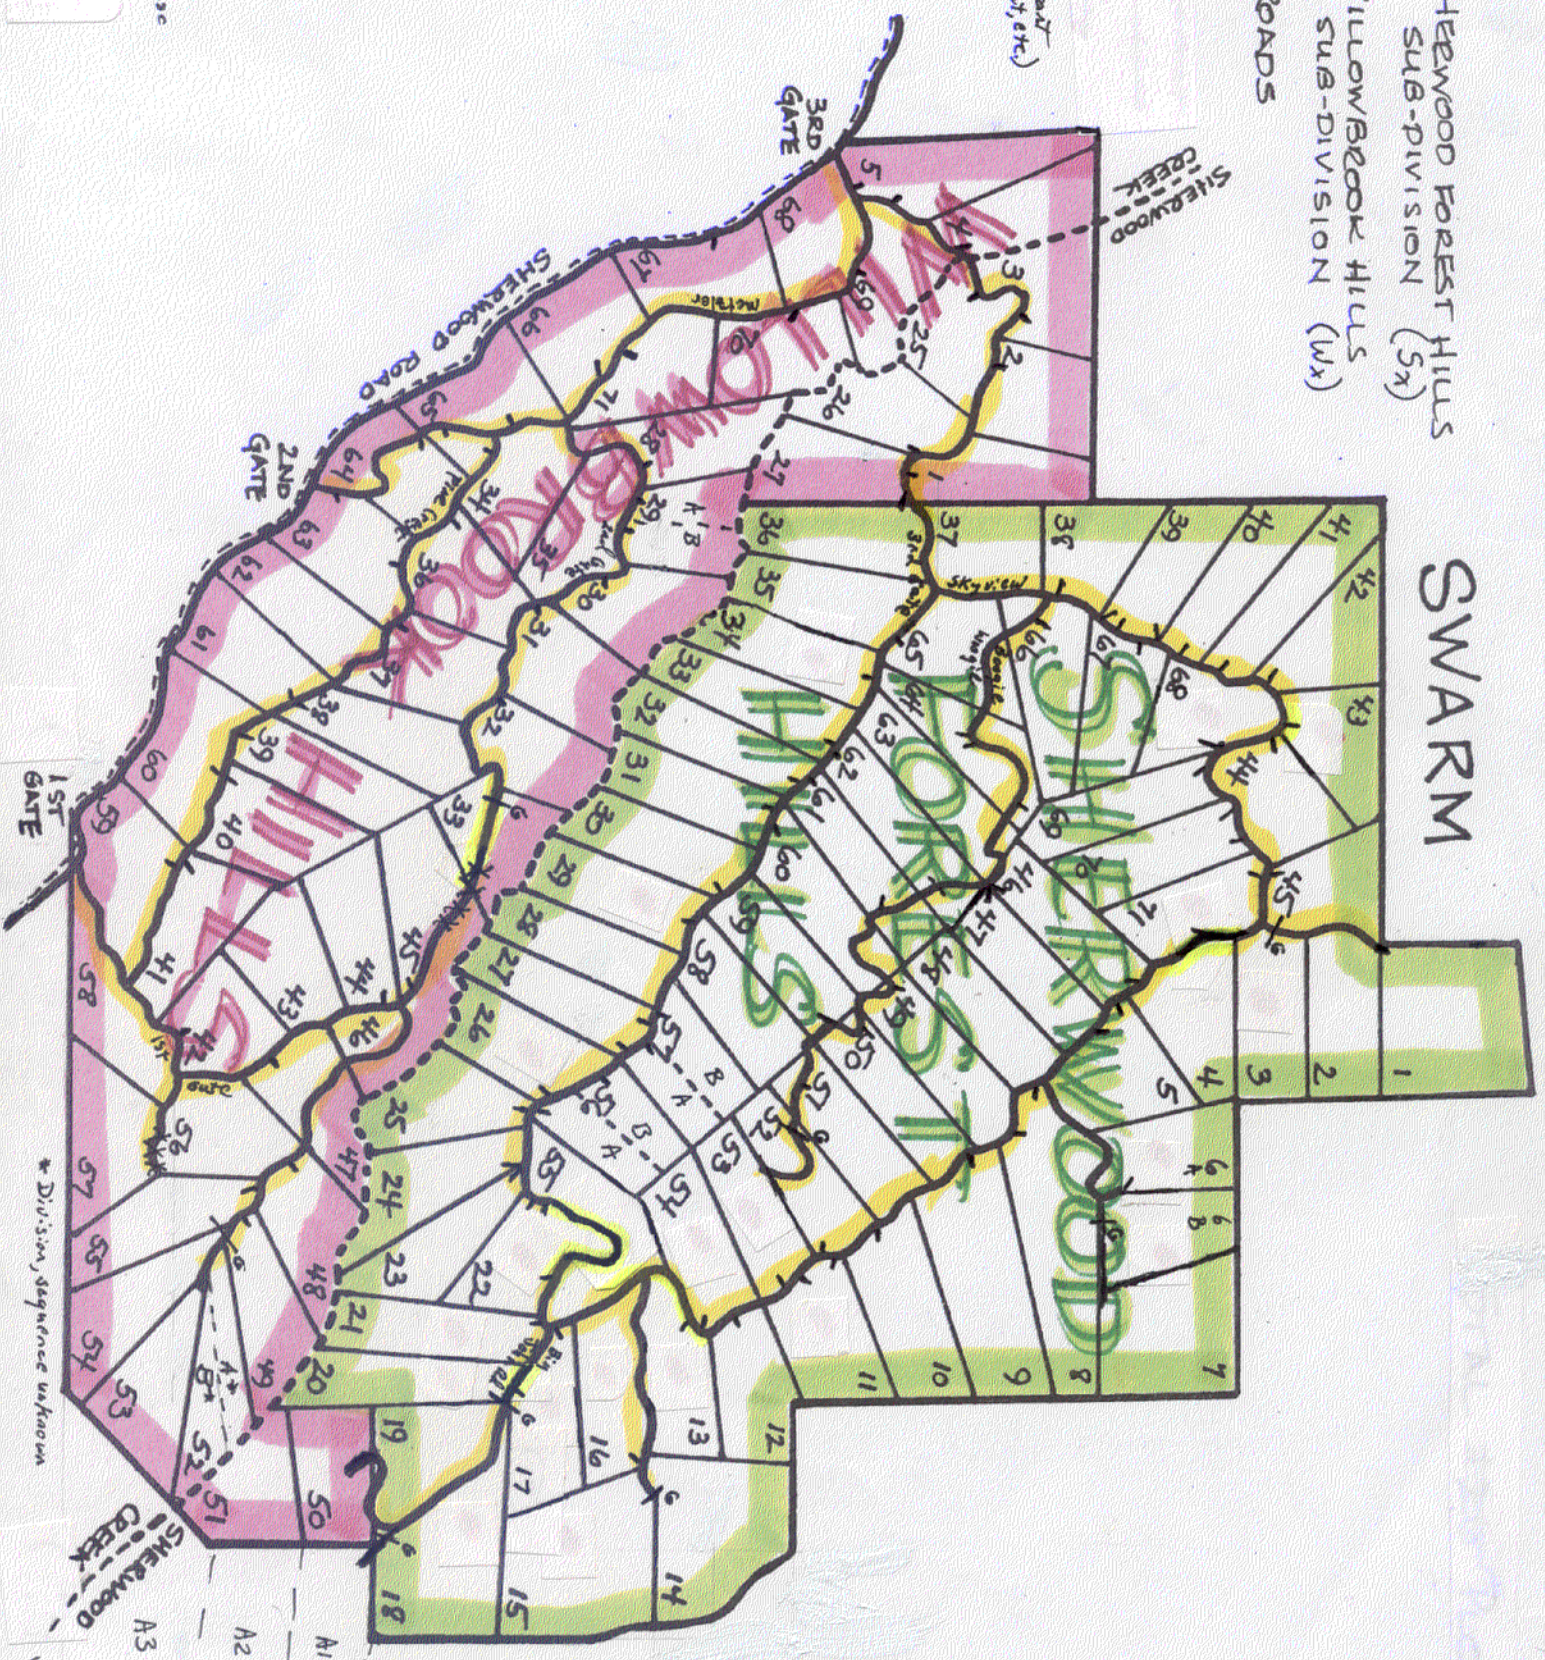

SHEERWOOD FOREST HILLS  
SUB-DIVISION (5x)

WILLOW/BROOK HILLS  
SUB-DIVISION (Wx)

ROADS

- gate
- Driveways
- MOA - EX-STRA (washdown, etc.)

# SWARM

Rev. 11/26/08, etc

\* Division sequence unknown